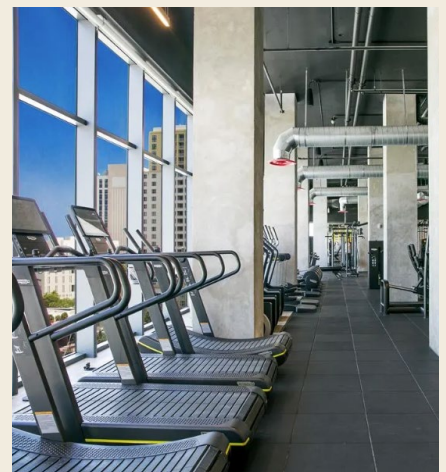

RESORT STYLE, ROOF-TOP POOL

ON-SITE RESTAURANTS

ON-SITE HOTEL

The Offices at Flow Fort Lauderdale smiles over the New River with water views, stunning finishes, and incomparable access to amenities and transit.

RIVERWALK
VIEWS

WRAP-AROUND
WINDOWS

NEW RIVER
VIEWS

3rd Floor

FULLY LEASED

The Offices

The Offices at Flow Fort Lauderdale are located on the 2nd and 3rd floor of a luxury riverside 34-story residential building.

Tenants of the FLOW offices get exclusive access to some of the coveted amenities offered on the property.

RESORT STYLE ROOF-TOP POOL DECK

WELLNESS CLASSES

STATE-OF-THE-ART GYM

GRAND SENSE OF ARRIVAL — GROUND FLOOR

F&B On-site

Hemingway's
Pool-side restaurant exclusive to Flow, on the 11th floor

Pura Vida
Fresh & nutritious offering, on-site at ground-level

F&B Across the Street

- The Wharf
- Bodega
- Las Olas Pizza Co
- Sushi Sake
- Tin Roof
- Rooftop @1WLO
- Velvet Taco