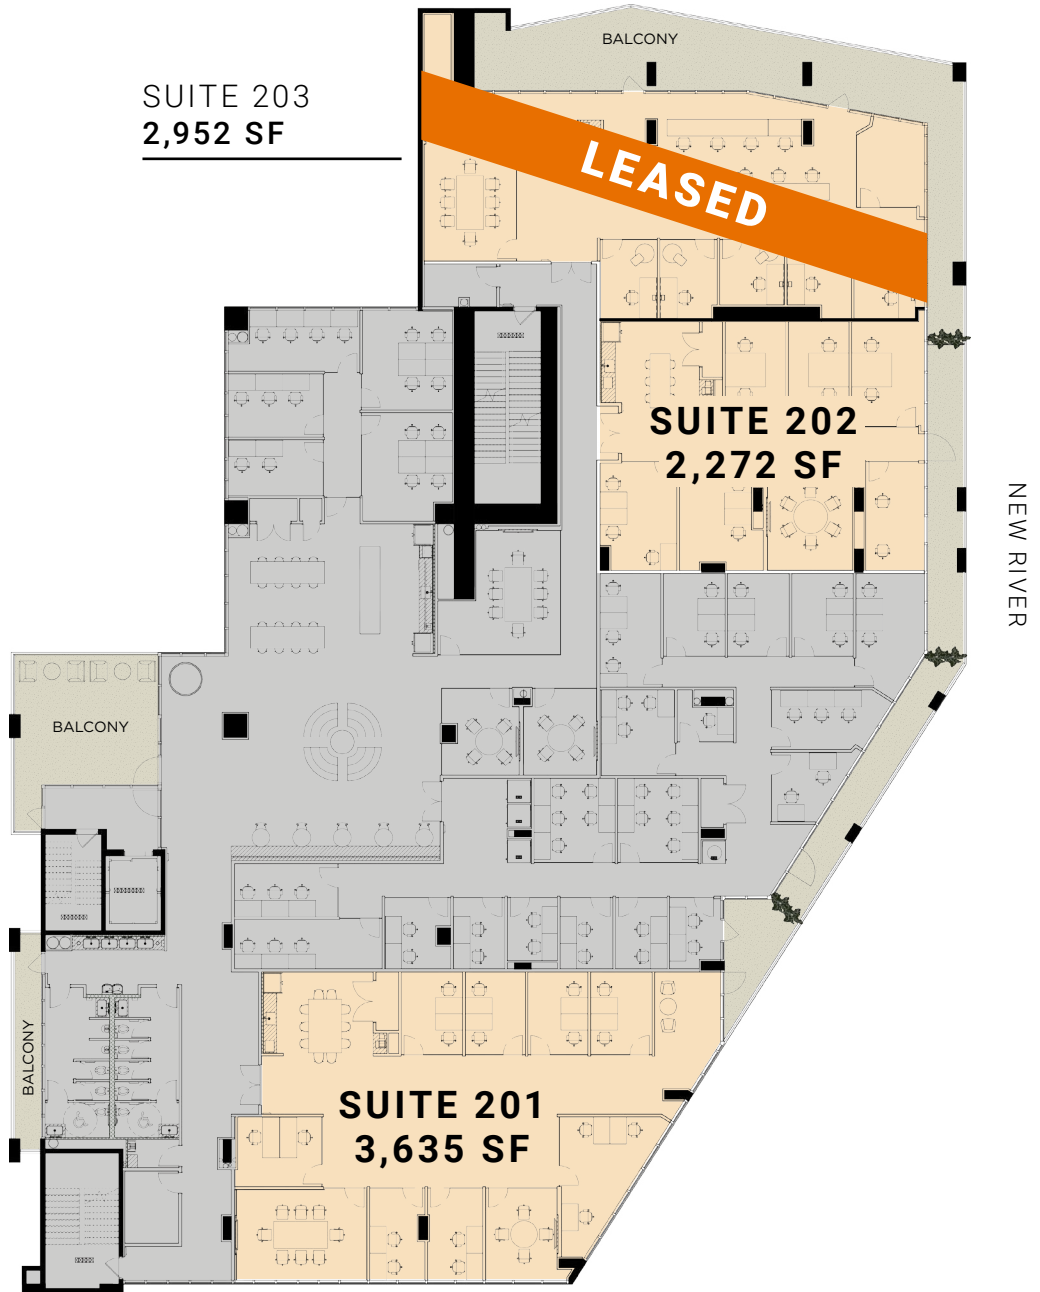

Fort Lauderdale

THE OFFICES

Your New Office Space

2ND FLOOR

15,626 SF

Features

WRAP-AROUND VIEWS OF NEW RIVER

STATE-OF-THE-ART GYM

flow
Fort Lauderdale

2nd Floor

Spec Suites

Available Q1 2025

Individual Floor Plans
[CLICK HERE](#)

2nd Floor

As Built
15,626 SF

 VIRTUAL TOUR

RIVERWALK
VIEWS

WRAP-AROUND
WINDOWS

NEW RIVER
VIEWS

3rd Floor

FULLY LEASED

The Offices

The Offices at Flow Fort Lauderdale are located on the 2nd and 3rd floor of a luxury riverside 34-story residential building.

Tenants of the FLOW offices get exclusive access to some of the coveted amenities offered on the property.

RESORT STYLE ROOF-TOP POOL DECK

WELLNESS CLASSES

STATE-OF-THE-ART GYM

GRAND SENSE OF ARRIVAL — GROUND FLOOR