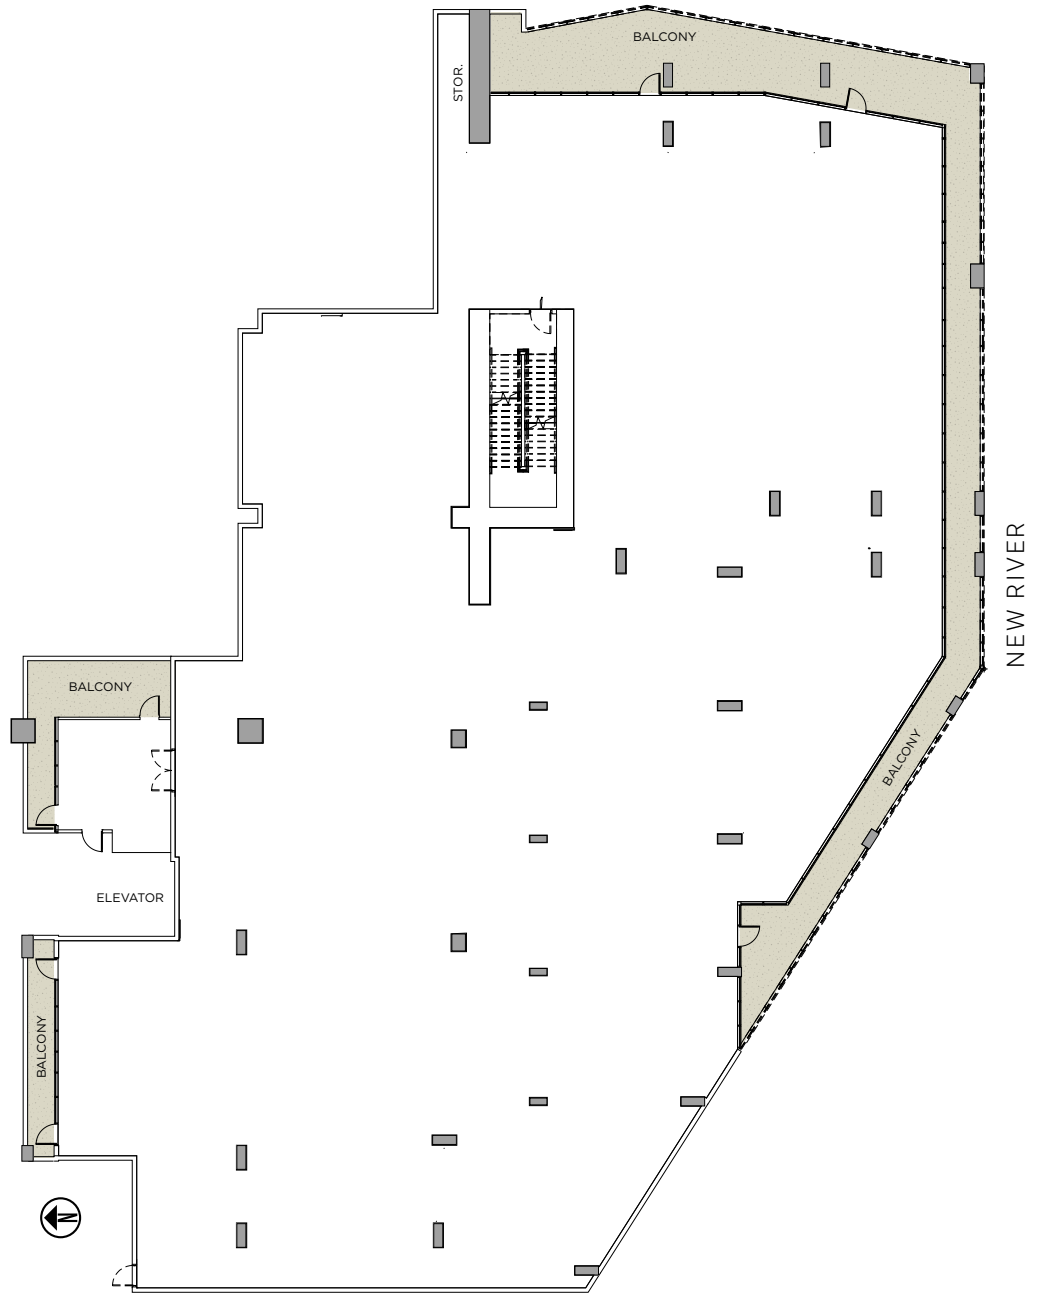

Fort Lauderdale

THE OFFICES

Your New Office Space

2ND FLOOR

15,626 SF

Features

WRAP-AROUND VIEWS OF NEW RIVER

STATE-OF-THE-ART GYM

flow
Fort Lauderdale

2nd Floor

Spec Suites

Available Q1 2025

Individual Floor Plans
[CLICK HERE](#)

2nd Floor

As Built
15,626 SF

 VIRTUAL TOUR

RIVERWALK
VIEWS

WRAP-AROUND
WINDOWS

NEW RIVER
VIEWS

3rd Floor

FULLY LEASED

The Offices

The Offices at Flow Fort Lauderdale are located on the 2nd and 3rd floor of a luxury riverside 34-story residential building.