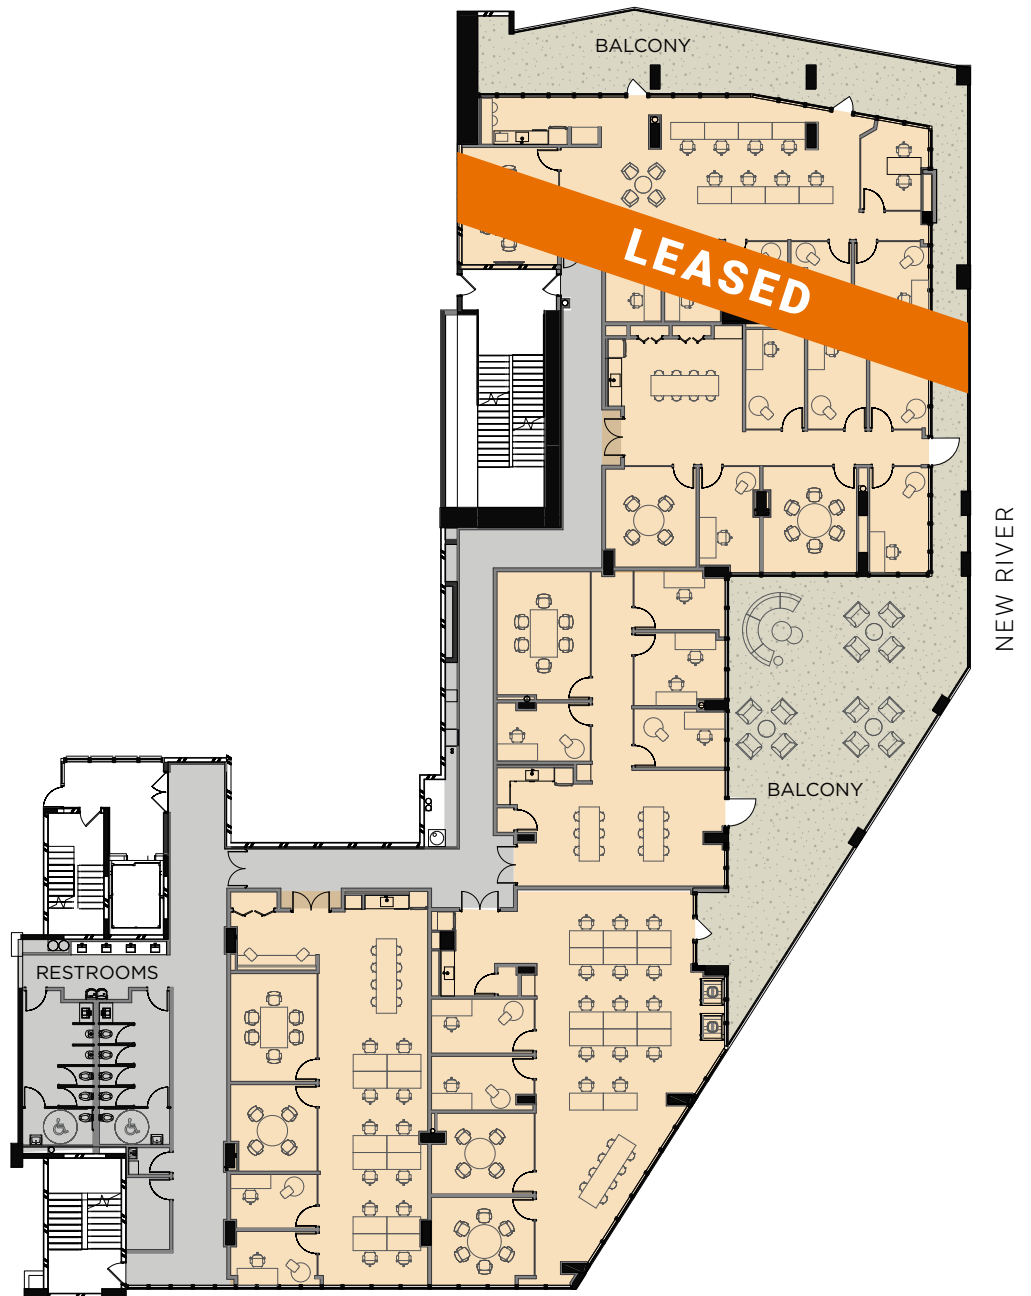

Fort Lauderdale

THE OFFICES

Your New Office Space

2ND FLOOR

15,626 SF

Features

WRAP-AROUND VIEWS OF NEW RIVER

STATE-OF-THE-ART GYM

flow
Fort Lauderdale

2nd Floor

Spec Suites

Available Q1 2025

Individual Floor Plans
[CLICK HERE](#)

2nd Floor

As Built
15,626 SF

 VIRTUAL TOUR

RIVERWALK
VIEWS

WRAP-AROUND
WINDOWS

NEW RIVER
VIEWS

3rd Floor

FULLY LEASED

The Offices

The Offices at Flow Fort Lauderdale are located on the 2nd and 3rd floor of a luxury riverside 34-story residential building.

Tenants of the FLOW offices get exclusive access to some of the coveted amenities offered on the property.

RESORT STYLE ROOF-TOP POOL DECK

WELLNESS CLASSES

STATE-OF-THE-ART GYM

GRAND SENSE OF ARRIVAL — GROUND FLOOR