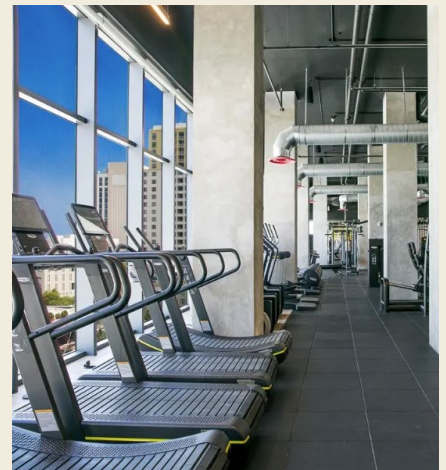

## Features

WRAP-AROUND VIEWS OF NEW RIVER

STATE-OF-THE-ART GYM

RESORT STYLE, ROOF-TOP POOL

ON-SITE RESTAURANTS

ON-SITE HOTEL

The Offices at Flow Fort Lauderdale smiles over the New River with water views, stunning finishes, and incomparable access to amenities and transit.

RESORT STYLE ROOF-TOP POOL DECK

WELLNESS CLASSES

STATE-OF-THE-ART GYM

GRAND SENSE OF ARRIVAL — GROUND FLOOR

COMMON AREA LOUNGE

## F&B On-site

Hemingway's  
Pool-side restaurant exclusive to Flow, on the 11th floor

Pura Vida  
Fresh & nutritious offering, on-site at ground-level