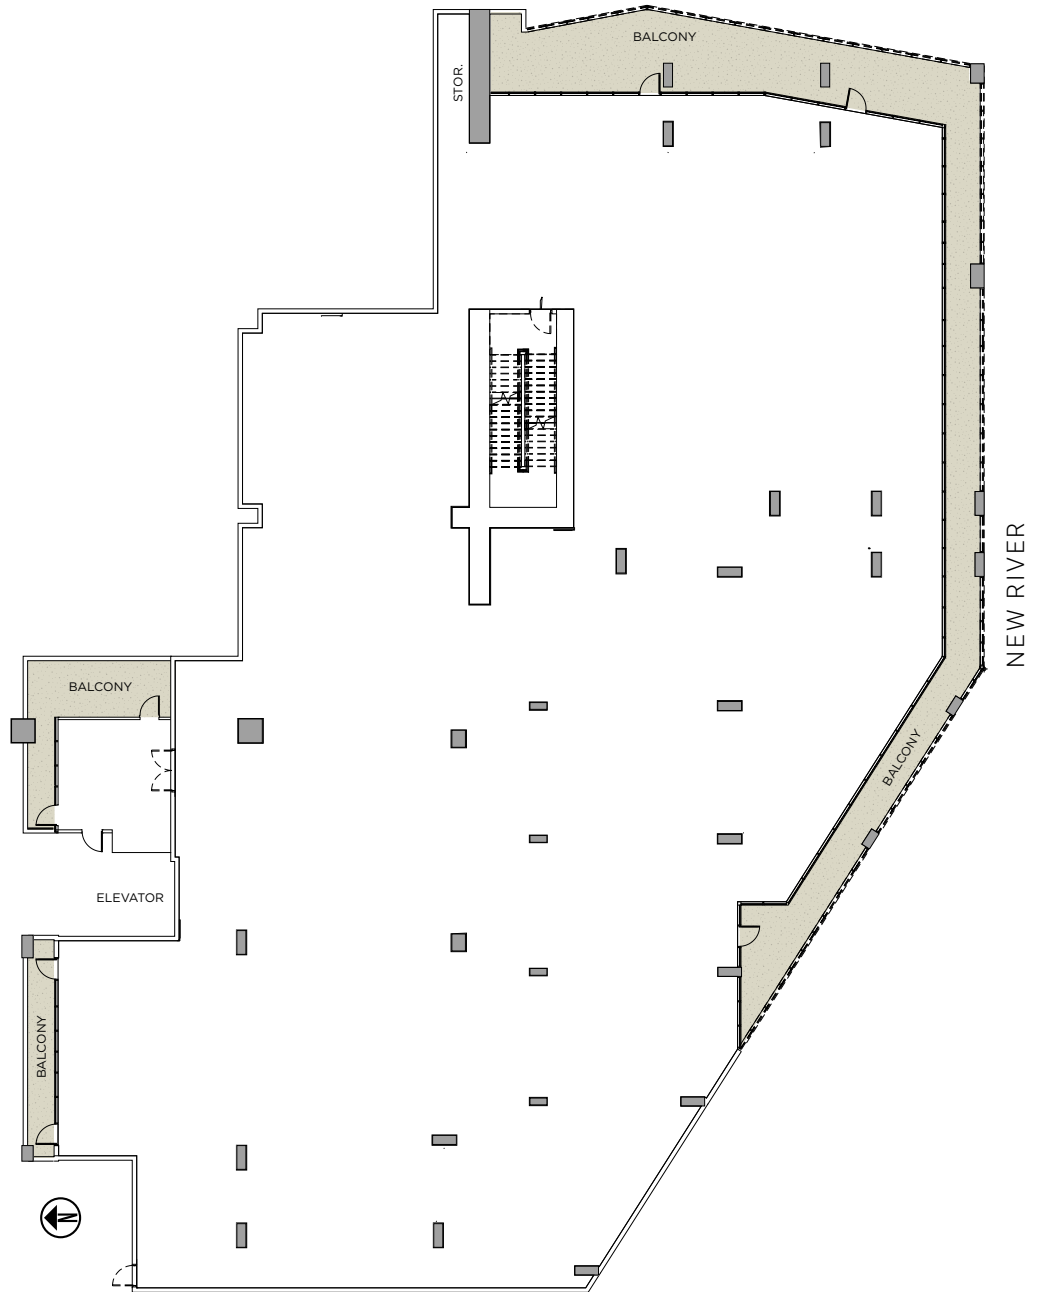

# 2nd Floor

As Built  
15,626 SF

 VIRTUAL TOUR

RIVERWALK  
VIEWS

WRAP-AROUND  
WINDOWS

NEW RIVER  
VIEWS

# The Offices

The Offices at Flow Fort Lauderdale are located on the 2nd and 3rd floor of a luxury riverside 34-story residential building.

Tenants of the FLOW offices get exclusive access to some of the coveted amenities offered on the property.