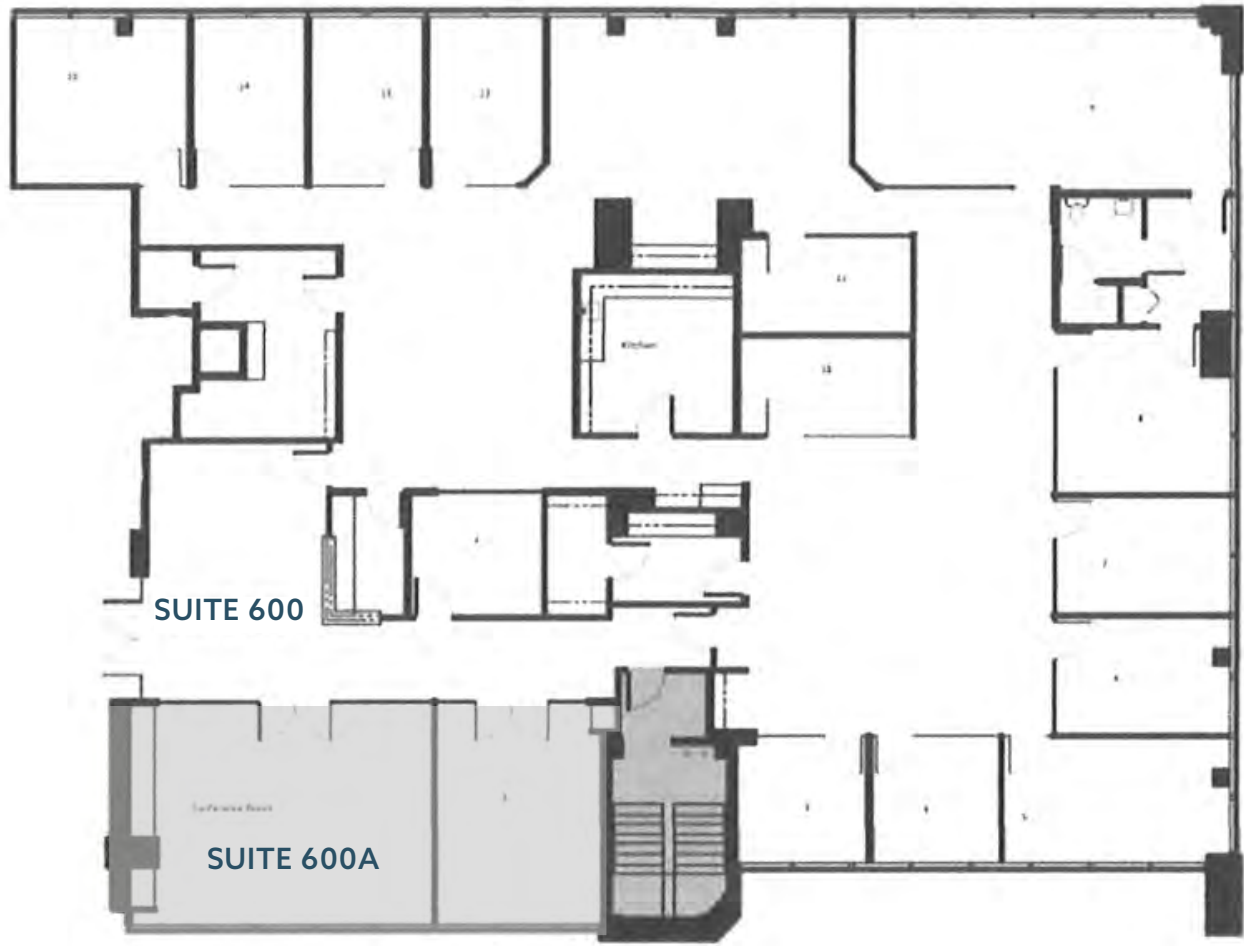

HOLLYWOOD OFFICE SPACE FOR SUBLEASE

4601 SHERIDAN ST.
HOLLYWOOD, FL

ABOUT THE SUBLEASE

6,659 RSF
Office Space

PLUG-AND-PLAY
Fully Furnished

JAN. 31, 2027
Expiration Date

ELEVATOR LOBBY
Exposure

SIGNAGE
Available

3.92 / 1,000 SF
Parking Ratio

BANK/ATM
On-Site

DINING & RETAIL
Within Walking Distance

CONVENIENT TRANSIT
Access to Turnpike,
I-95, I-75 & I-595

CONTINUITY
500Kw Generator

SUITE 600 FLOOR PLAN

6,659 RSF

CLICK FOR 360° VIRTUAL TOUR