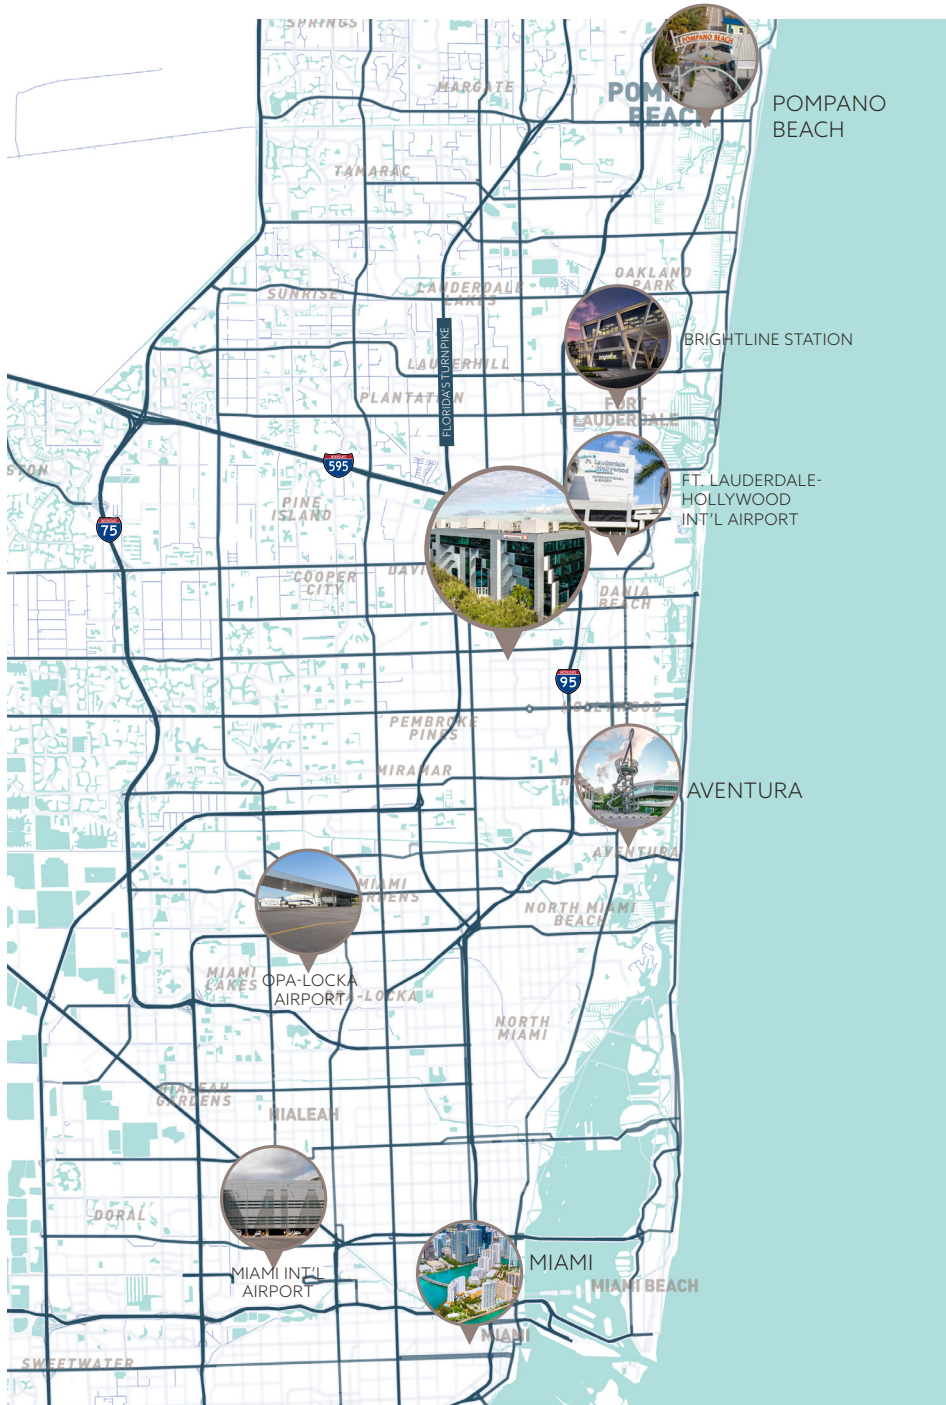

ABOUT THE AREA

SURROUNDING AREA

- LONGHORN STEAKHOUSE
- PIZZARELLA
- PANERA BREAD
- SIAM RICE
- PATRON AZTECA
- BURGER KING
- STARBUCKS
- CHILI'S
- WENDY'S
- POLLO TROPICAL
- BATH & BODY WORKS
- JOE DI MAGGIO CHILDREN'S HOSPITAL
- SPACE COAST CREDIT UNION
- PUBLIX
- BURLINGTON
- KOHL'S
- CHASE
- TRUIST
- TD BANK
- AMTRUST
- CVS
- ROSS
- USPS
- PIOLA
- LA FITNESS
- GNC
- WELLS FARGO

TRAVEL TIME

POMPANO BEACH	36 MINS
BRIGHTLINE STATION	20 MINS
DOWNTOWN FT. LAUDERDALE	30 MINS
FLL INT'L AIRPORT	14 MINS
AVENTURA	28 MINS
OPA LOCKA AIRPORT	31 MINS
MIAMI INT'L AIRPORT	43 MINS
MIAMI	43 MINS